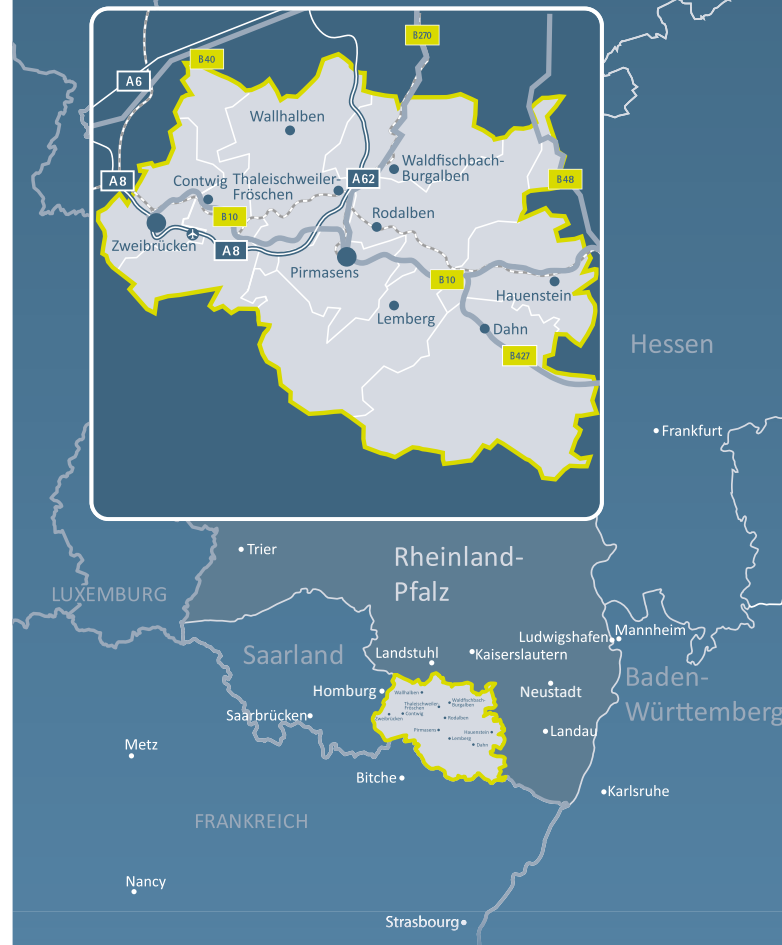

We are dedicated to your success

„On the basis of its guiding principles, the economic region of South-West Palatinate has intensively developed its positioning. Innovative products and services as well as new jobs define the business location. In the administrative district, it is the association for the promotion of business's top priority to stand by your side and to face the major challenges such as global competition, demographic change and digitization in a dedicated and focused manner. I take a particular personal interest in further developing the companies located here and attracting new companies in order to strengthen the fragmented nature of the industry.“

„A successful enterprise must address the needs of its customers quickly and flexibly. As an association for the promotion of business, we conform to this mode of working. We respond directly to requests and process any concern without red tape – so that the enterprises in the District have more time for their customers.“

We are looking forward to meeting you.

Dynamic business site at the German-French border